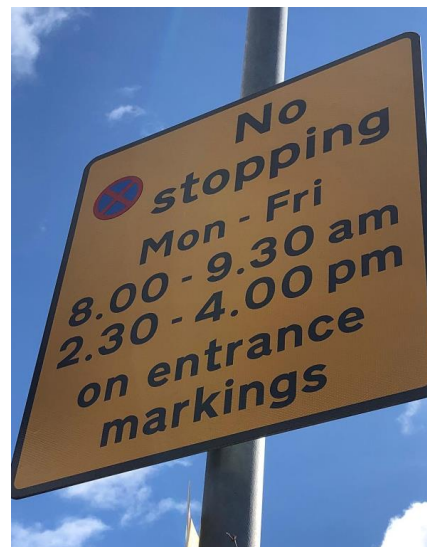

Whitkirk Primary School

Templegate Walk, Leeds, LS15 0EU
0113 2606203
RKL Executive Headteacher: Mrs Helen Stout

15.3.2021

Dear Parents/ Carers,

Thank you to all of our parents/ carers and family members who have been avoiding parking on Templegate Walk to ensure that children can walk to and from school safely.

Unfortunately, there are still some members of our community who are parking unsafely. This includes:

- Parking on the zig-zag lines
- Parking on the pavement which means that parents/ carers with prams or pushchairs have to go onto the road
- Blocking drives
- Using the drop of Templegate Walk as a drop off point.

Each of these are incredibly dangerous, particularly cars trying to turn around at the top of the cul-de-sac.

Please see the signs which are on display on Templegate Walk:

We hope that you will continue to support us in keeping our children and their families safe.